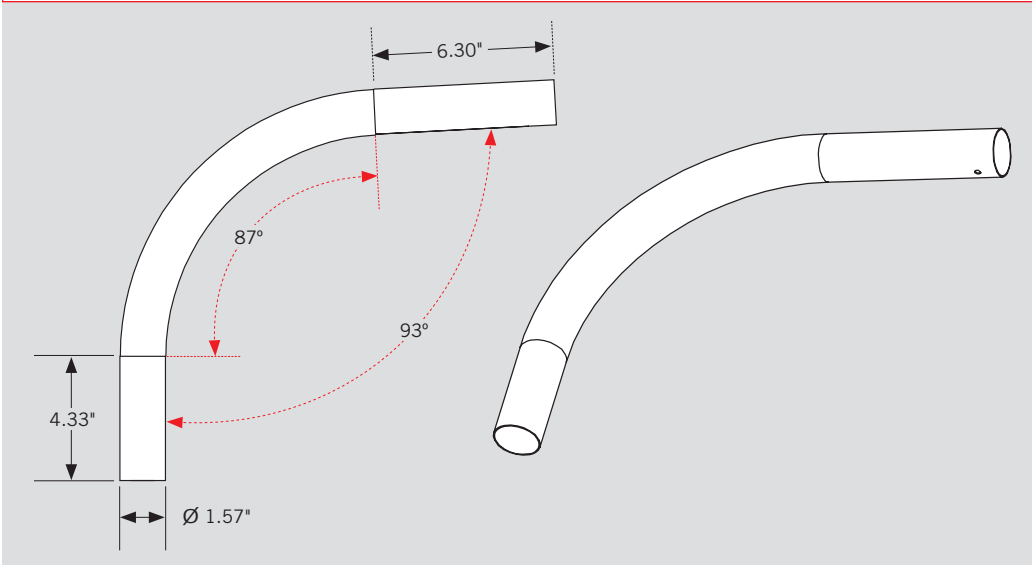

DUSK-TO-DAWN LED AREA LIGHT MOUNTING KIT

DESCRIPTION

Dusk-to-Dawn LED Area Light Mounting Kit | Gray Finish

5 YEAR
WARRANTY

SPECIFICATIONS

Catalog Number	Description	Finish Color
KT-ALED-CA-D2D-KIT	24" Curved Arm Mounting Pole, for Dusk-to-Dawn Area Light	Gray

DUSK-TO-DAWN LED AREA LIGHT MOUNTING KIT

ORDERING INFORMATION

ORDER CODE	PACK QTY.	UPC	Easy Code
KT-ALED-CA-D2D-KIT	1	843654131665	BFC-98

CATALOG NUMBER BREAKDOWN

KT-ALED-CA-D2D-KIT

- 1
- 2
- 3
- 4
- 5
- 6

- 1** Keystone Technologies
- 2** Fixture Type
- 3** LED Technology
- 4** Mounting Type
- 5** Style/Design Designation
- 6** Kit

2 Fixture Type

- A Area Light

4 Mounting Type

- CA Curved Arm Mounting Pole